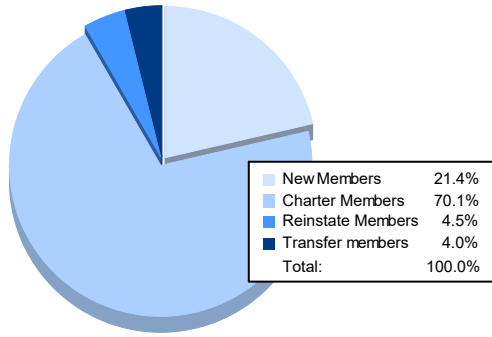

Year	New Clubs	Dropped Clubs	Gain/ Loss Clubs	New Members	Charter Members	Reinstate Members	Transfer Members	Total Member Added	Total Members Dropped	Gain/ Loss Members
2016-2017	1	2	-1	138	33	5	8	184	223	-39
2017-2018	0	2	-2	151	10	2	3	166	271	-105
2018-2019	1	2	-1	91	29	15	2	137	129	8
2019-2020	0	1	-1	123	3	0	4	130	178	-48
2020-2021	4	2	2	43	141	9	8	201	220	-19
<b>Average</b>	<b>1</b>	<b>2</b>	<b>-1</b>	<b>109</b>	<b>43</b>	<b>6</b>	<b>5</b>	<b>164</b>	<b>204</b>	<b>-41</b>

### Membership Composition June 2021 Cumulative