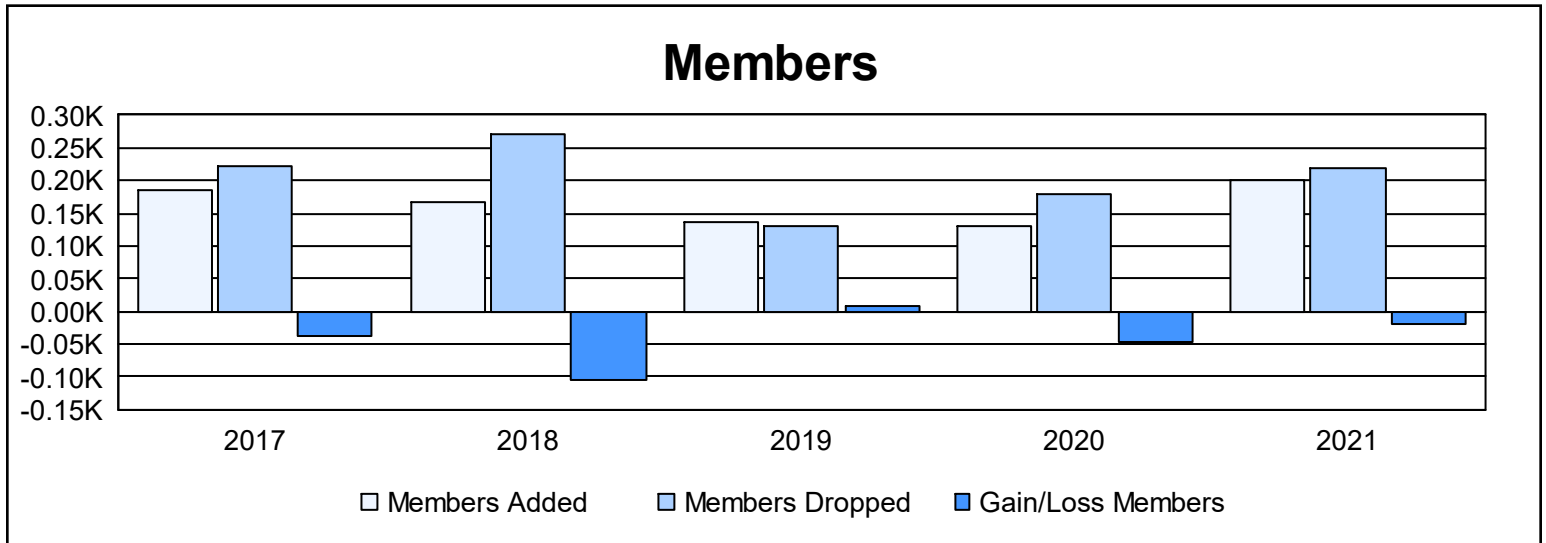

Year	New Clubs	Dropped Clubs	Gain/ Loss Clubs	New Members	Charter Members	Reinstate Members	Transfer Members	Total Member Added	Total Members Dropped	Gain/ Loss Members
2016-2017	1	2	-1	138	33	5	8	184	223	-39
2017-2018	0	2	-2	151	10	2	3	166	271	-105
2018-2019	1	2	-1	91	29	15	2	137	129	8
2019-2020	0	1	-1	123	3	0	4	130	178	-48
2020-2021	4	2	2	43	141	9	8	201	220	-19
<b>Average</b>	<b>1</b>	<b>2</b>	<b>-1</b>	<b>109</b>	<b>43</b>	<b>6</b>	<b>5</b>	<b>164</b>	<b>204</b>	<b>-41</b>

### Membership Composition June 2021 Cumulative