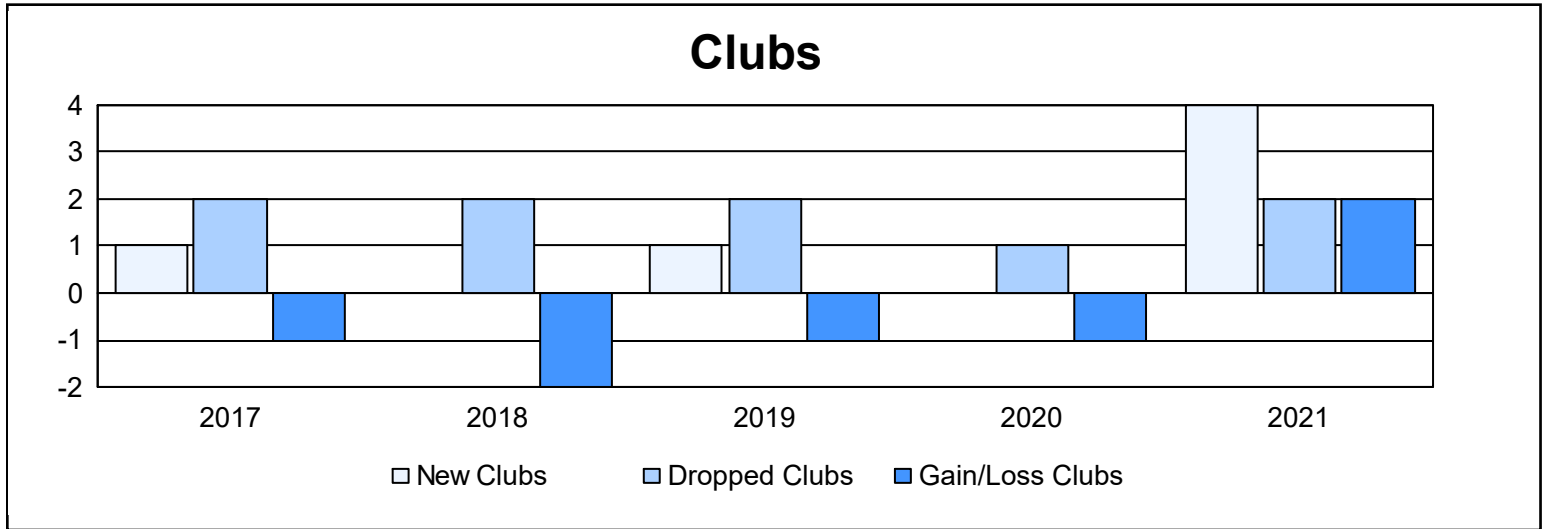

Year	New Clubs	Dropped Clubs	Gain/ Loss Clubs	New Members	Charter Members	Reinstate Members	Transfer Members	Total Member Added	Total Members Dropped	Gain/ Loss Members
2016-2017	1	2	-1	138	33	5	8	184	223	-39
2017-2018	0	2	-2	151	10	2	3	166	271	-105
2018-2019	1	2	-1	91	29	15	2	137	129	8
2019-2020	0	1	-1	123	3	0	4	130	178	-48
2020-2021	4	2	2	43	141	9	8	201	220	-19
<b>Average</b>	<b>1</b>	<b>2</b>	<b>-1</b>	<b>109</b>	<b>43</b>	<b>6</b>	<b>5</b>	<b>164</b>	<b>204</b>	<b>-41</b>

### Membership Composition June 2021 Cumulative